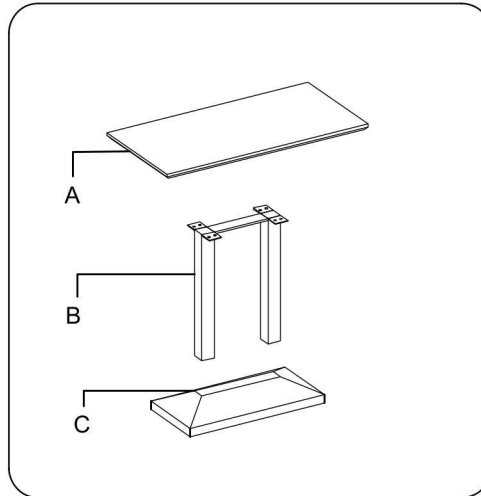

BOLERO

JE894 - Bolero Loft Rectangle Dining
Table With Wooden Top
Assembly instructions

Note: Before assembly, carefully remove all packaging and ensure all parts are present. Please periodically check and tighten assembly. Once assembled please do not attempt to move or lift the table by pulling the table top as this will cause damage to top!