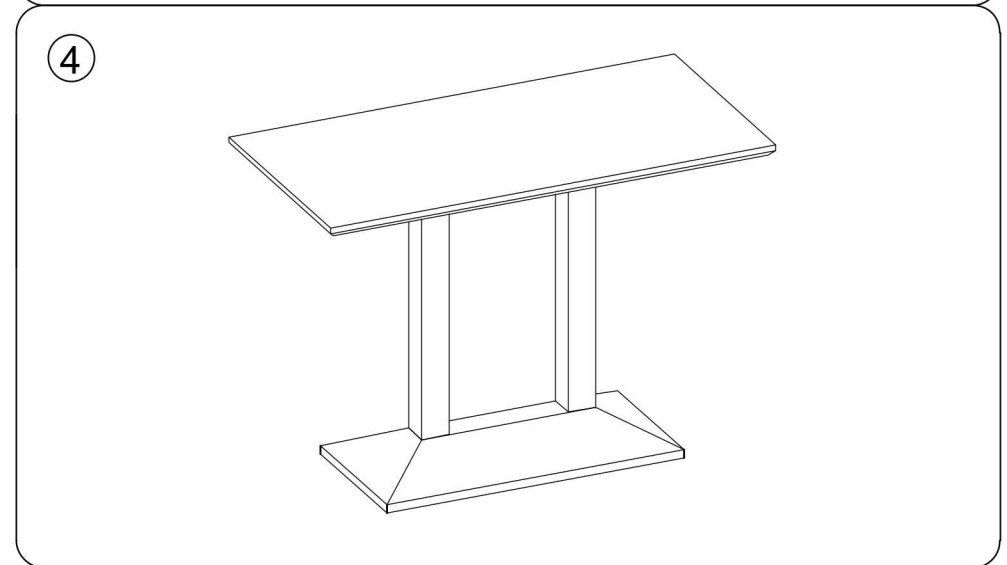

BOLERO

JE894 - Bolero Loft Rectangle Dining
Table With Wooden Top
Assembly instructions

Note: Before assembly, carefully remove all packaging and ensure all parts are present. Please periodically check and tighten assembly. Once assembled please do not attempt to move or lift the table by pulling the table top as this will cause damage to top!