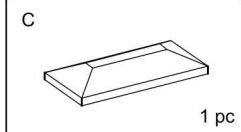

BOLERO

JE894 - Bolero Loft Rectangle Dining
Table With Wooden Top
Assembly instructions

Note: Before assembly, carefully remove all packaging and ensure all parts are present. Please periodically check and tighten assembly. Once assembled please do not attempt to move or lift the table by pulling the table top as this will cause damage to top!