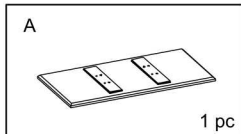

BOLERO

JE894 - Bolero Loft Rectangle Dining
Table With Wooden Top
Assembly instructions

Note: Before assembly, carefully remove all packaging and ensure all parts are present. Please periodically check and tighten assembly. Once assembled please do not attempt to move or lift the table by pulling the table top as this will cause damage to top!